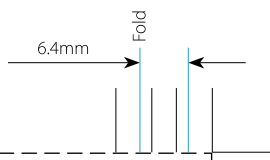

DIGITAL PRINT BUREAU

- Trim line
 - Safety area
 - Bleed line 3 mm
- Please see guide for layout details

Jewel case inlay