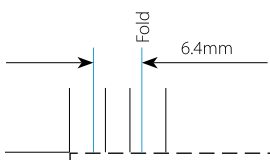

DIGITAL PRINT BUREAU

- Trim line
 - Safety area
 - Bleed line 3 mm
- Please see guide for layout details

Jewel case inlay