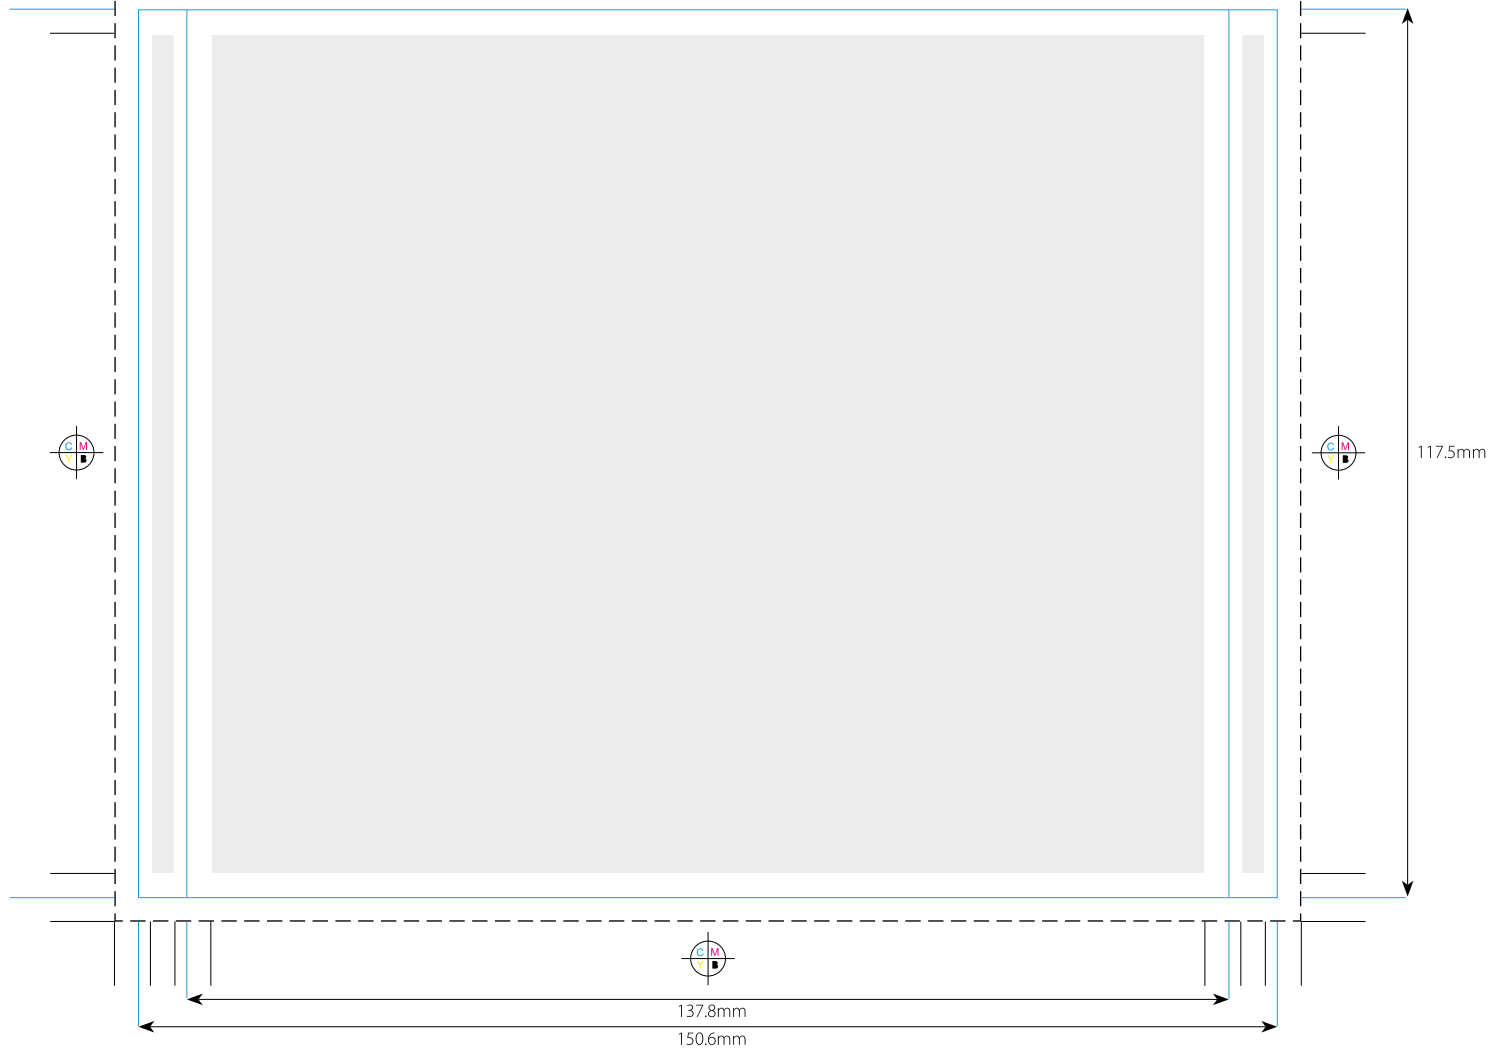

DIGITAL PRINT BUREAU

- Trim line
 - Safety area
 - Bleed line 3 mm
- Please see guide for layout details

Jewel case inlay