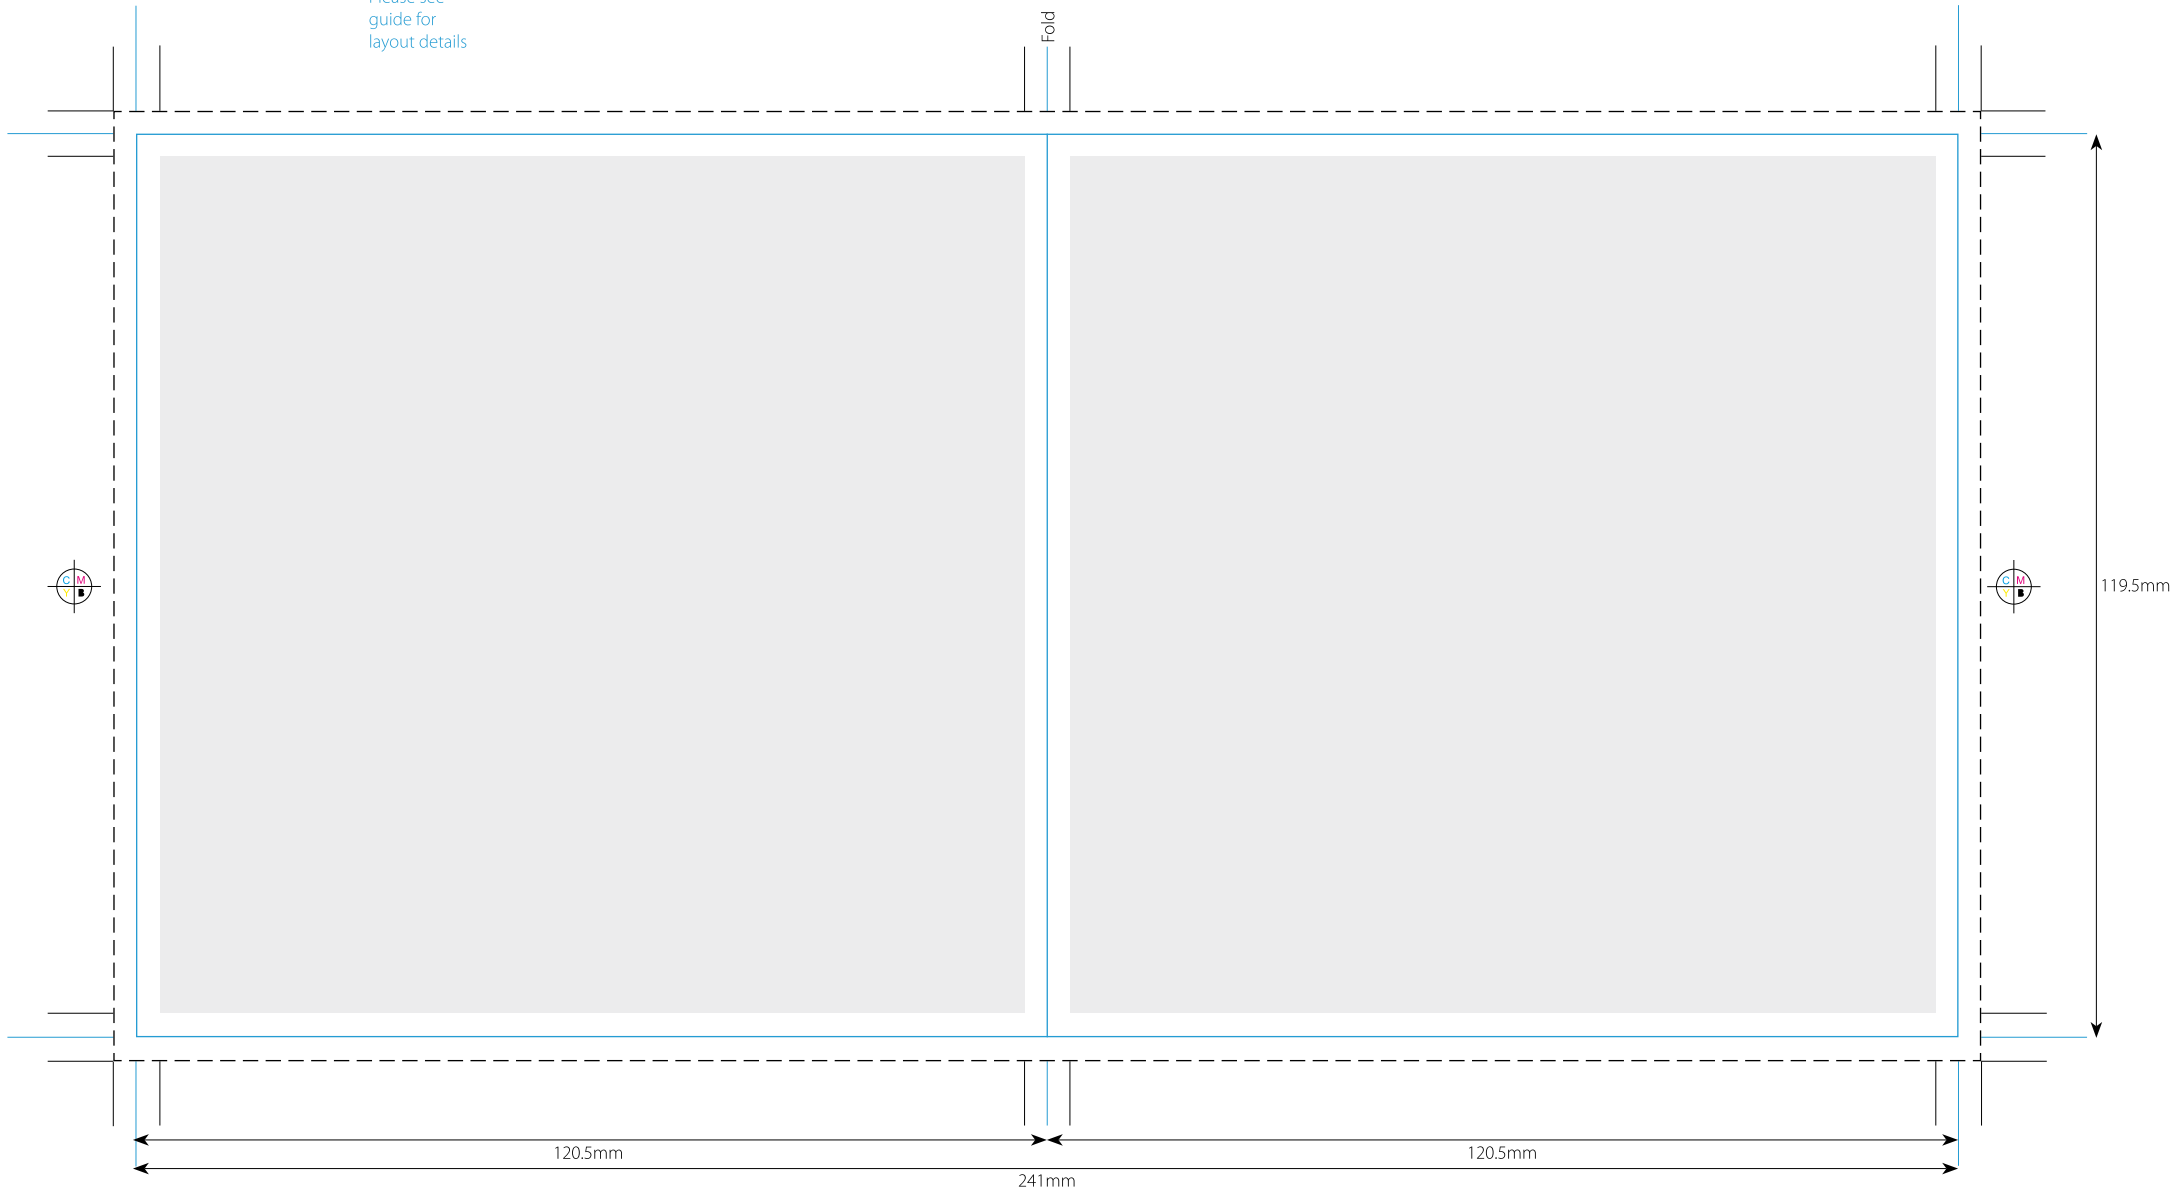

- Trim line
- Safety area
- Bleed line 3 mm

Please see  
guide for  
layout details

DIGITAL PRINT BUREAU

Fold

Jewel case booklet