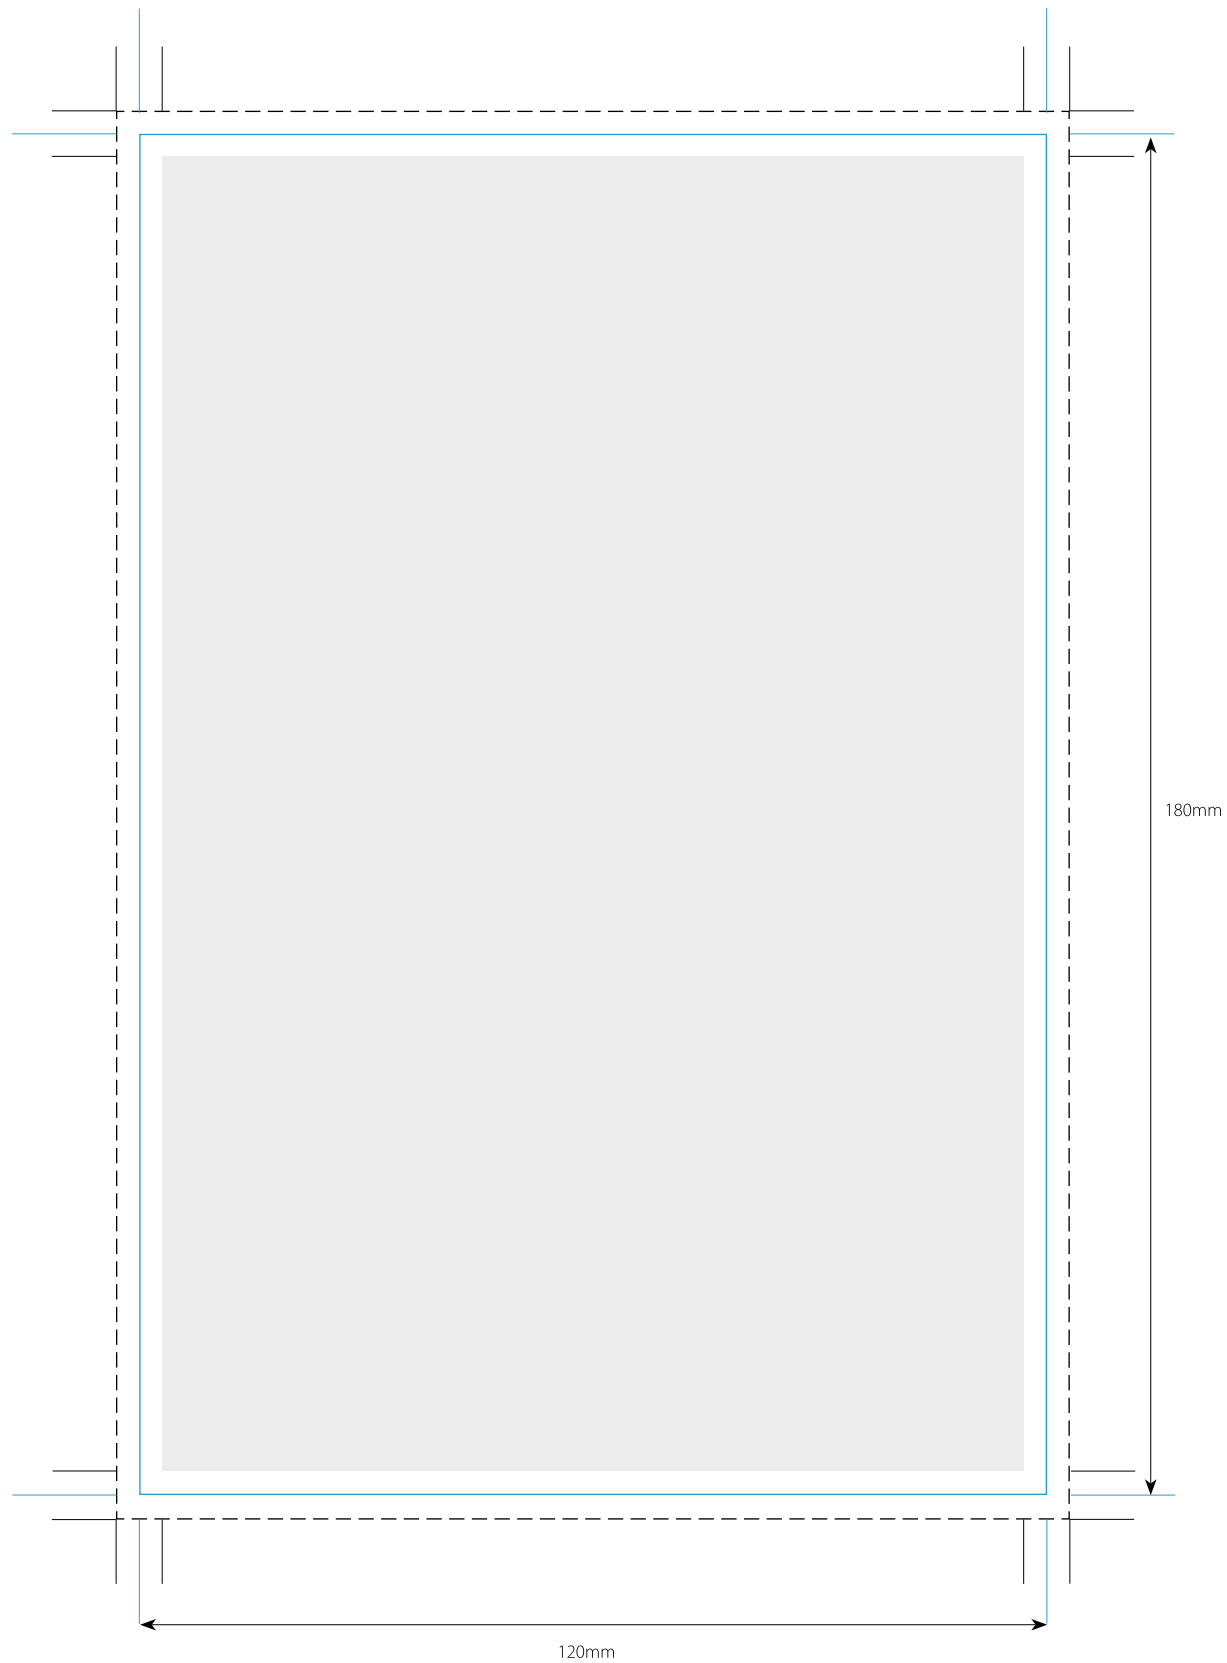

DIGITAL PRINT BUREAU

- Trim line
- Safety area
- Bleed line 3 mm

Please see  
guide for  
layout details

AMARAY DVD Case Inlay